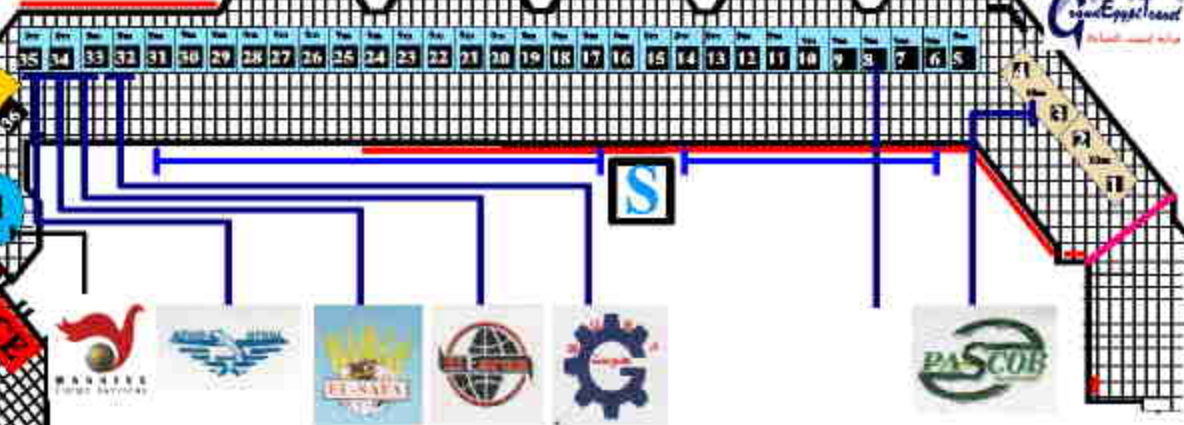

Main Entrance  
PROG HALLS

MAIN ENTRANCE

STAND

- R** without any thing ( per18m ..... 60m)
- S** 1table+2chair+2spot+ 2 fashia ( per 9m )
- F** 1table+4chair+4spot+ 2 fashia( per12mt)

- Sponsor area
- 4x3
- 3x3
- 2x5

**ICE & JUICE Tech**

**ORGANIZERS**

**massive**  
CONFERENCES & TRADE FAIRS

37 Gser- El-Suez St., Helioplia, Cairo - Egypt  
Tel: (+202)24545313 (+202)24528528(5lines)  
Fax: (+202)22566653 Mobile: (+20)122104389  
E-Mail: fairs@massivegroup.org  
W-Site: www.massivegroup.org